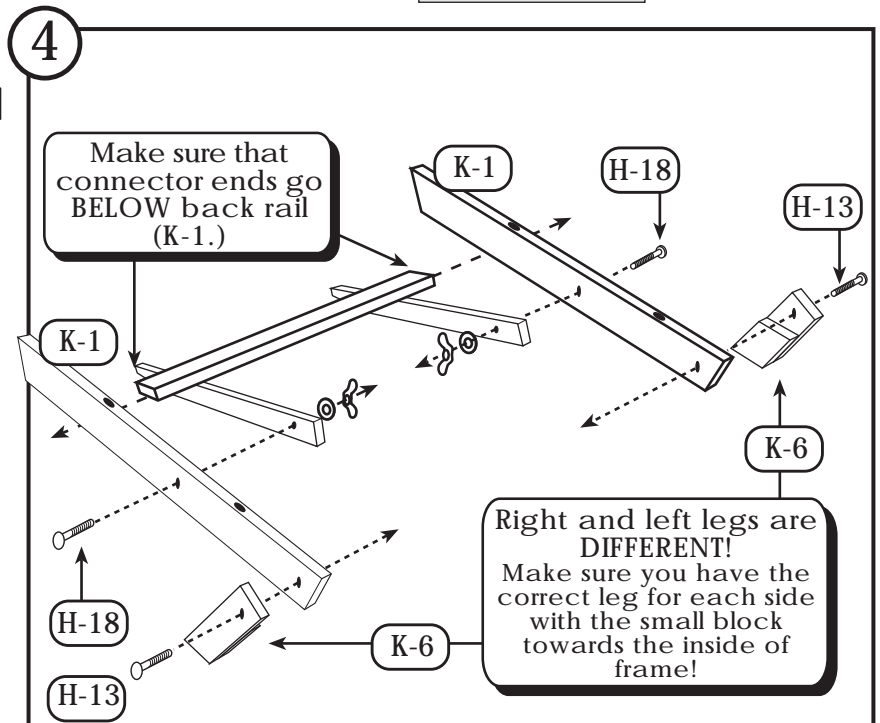

## PARTS LIST

K-1	BACK RAIL	2	S-1	BACK	1
K-2	SEAT RAIL	2	S-2	SEAT	1
K-3	LOUNGE RAIL	2	S-3	LOUNGER	1
K-4	PROP	2	H-10	WRENCH	1
K-5	PROP CONNECTOR	1	H-13	3 1/2" BOLT	4
K-6	BACK LEG (Left and Right)	2	H-18	2 1/2" BOLT	4
K-7	SEAT LEG	2	H-14	WING NUT	8
K-8	LOUNGE LEG	2	H-6	WASHER	8
K-9	LOUNGE END CAP	2	H-4	2" SCREW	20
			H-15	#8 WOOD SCREW	4
			H-16	WHEEL	2

## 1 Parts

K-5 PROP CONNECTOR (1)

K-6 BACK LEG-LEFT (1)

K-6 BACK LEG-RIGHT (1)

K-7 SEAT LEG (2)

K-8 LOUNGE LEG (2)

K-3 LOUNGE RAIL (2)

K-4 PROP (2)

K-2 SEAT RAIL (2)

K-9 LOUNGE END CAP (2)

K-1 BACK RAIL (2)

S-1 BACK (1)

Supports are closer together on the seat

S-2 SEAT (1)

S-3 LOUNGER (1)

5