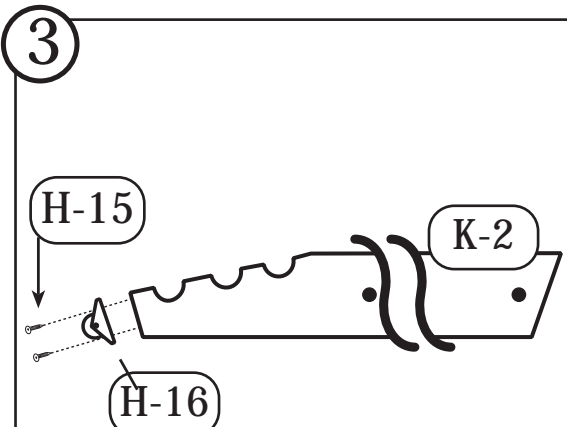

## PARTS LIST

K-1	BACK RAIL	2	S-1	BACK	1
K-2	SEAT RAIL	2	S-2	SEAT	1
K-3	LOUNGE RAIL	2	S-3	LOUNGER	1
K-4	PROP	2	H-10	WRENCH	1
K-5	PROP CONNECTOR	1	H-13	3 1/2" BOLT	4
K-6	BACK LEG (Left and Right)	2	H-18	2 1/2" BOLT	4
K-7	SEAT LEG	2	H-14	WING NUT	8
K-8	LOUNGE LEG	2	H-6	WASHER	8
K-9	LOUNGE END CAP	2	H-4	2" SCREW	20
			H-15	#8 WOOD SCREW	4
			H-16	WHEEL	2

K-2 SEAT RAIL (2)

K-9 LOUNGE END CAP (2)

K-1 BACK RAIL (2)

S-1 BACK (1)

Supports are closer together on the seat

S-2 SEAT (1)

S-3 LOUNGER (1)

5