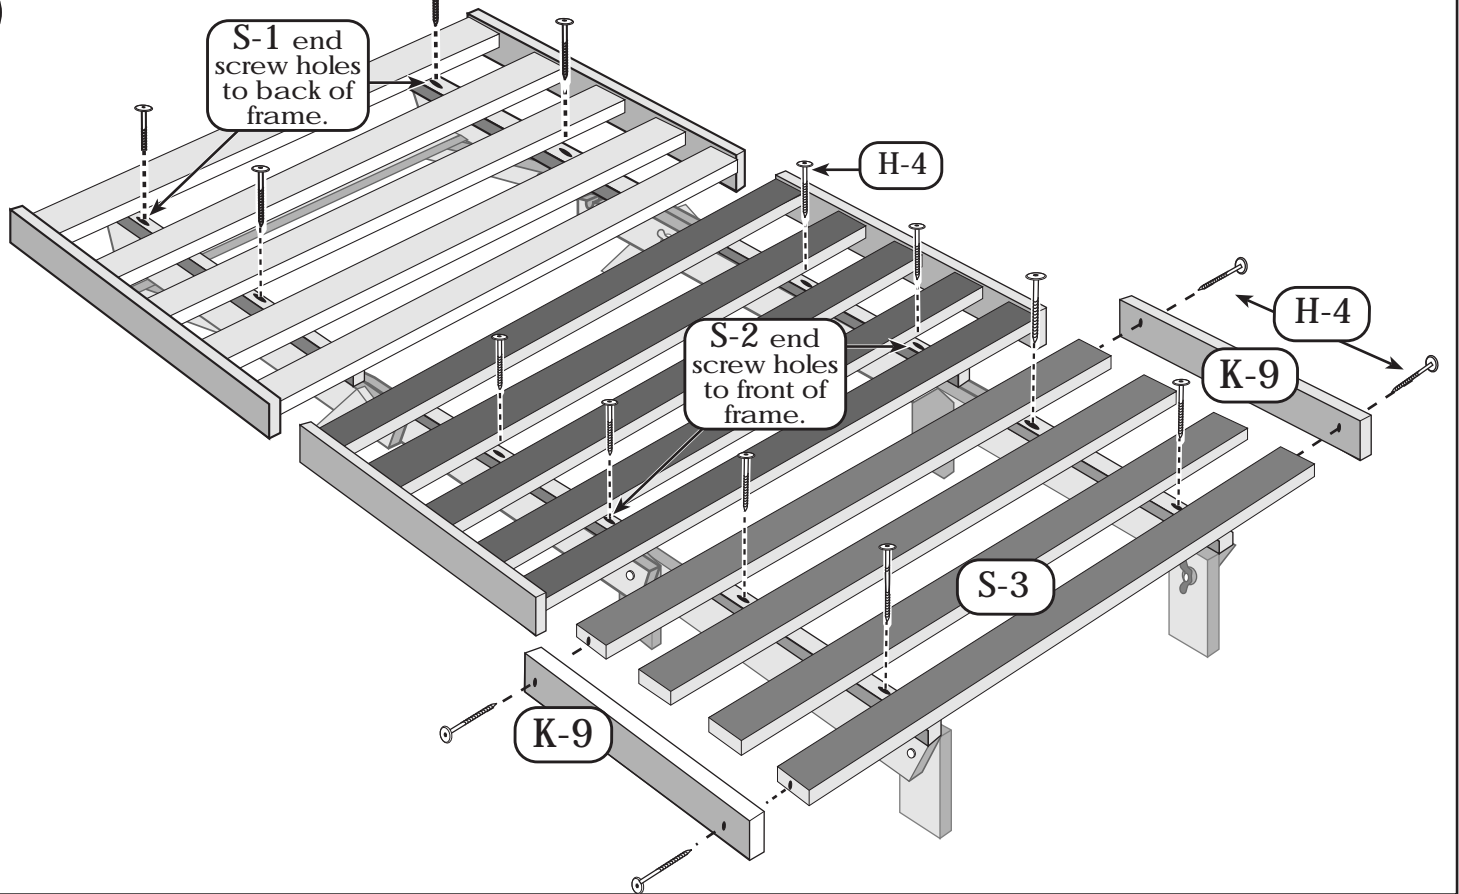

Knockdown Frameworks, Inc. warrants all of its products for five years against any defects that are due to faulty materials or workmanship. We will promptly correct such defects by repair or replacement, at our option, without charge. This warranty covers product defects only and will expire five years after date of purchase by the original consumer purchaser, with proof of purchase required.

This warranty does not apply to damage caused by and resulting from misuse, neglect, accident, or improper operation, maintenance, storage, transportation, or handling of the product. This warranty is for the original consumer purchaser for residential use only and does not apply if the product is used in any commercial application (such as rental property). This warranty does not cover any incidental or consequential damages.

If you feel that you have a claim under this warranty, please contact the store from which it was purchased. If this is not possible, call 800-543-3393 for advice on handling your claim.