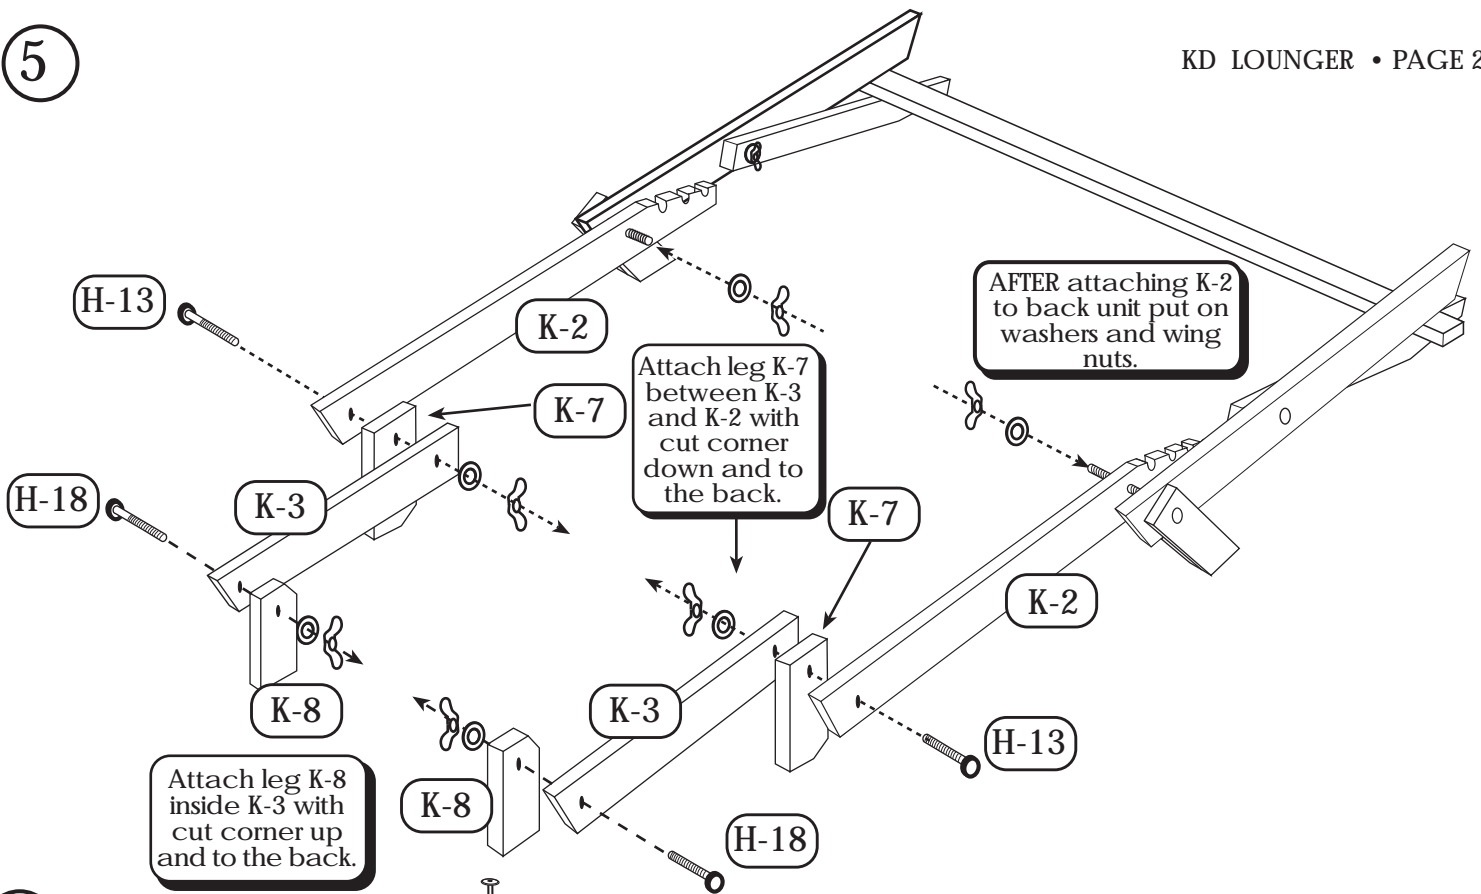

## PARTS LIST

K-1	BACK RAIL	2	S-1	BACK	1
K-2	SEAT RAIL	2	S-2	SEAT	1
K-3	LOUNGE RAIL	2	S-3	LOUNGER	1
K-4	PROP	2	H-10	WRENCH	1
K-5	PROP CONNECTOR	1	H-13	3 1/2" BOLT	4
K-6	BACK LEG (Left and Right)	2	H-18	2 1/2" BOLT	4
K-7	SEAT LEG	2	H-14	WING NUT	8
K-8	LOUNGE LEG	2	H-6	WASHER	8
K-9	LOUNGE END CAP	2	H-4	2" SCREW	20
			H-15	#8 WOOD SCREW	4
			H-16	WHEEL	2

## 1 Parts

K-5 PROP CONNECTOR (1)

K-6 BACK LEG-LEFT (1)

K-6 BACK LEG-RIGHT (1)

K-7 SEAT LEG (2)

K-8 LOUNGE LEG (2)

K-3 LOUNGE RAIL (2)

K-4 PROP (2)

K-2 SEAT RAIL (2)

K-9 LOUNGE END CAP (2)

K-1 BACK RAIL (2)

S-1 BACK (1)

Supports are closer together on the seat

S-2 SEAT (1)

S-3 LOUNGER (1)

5